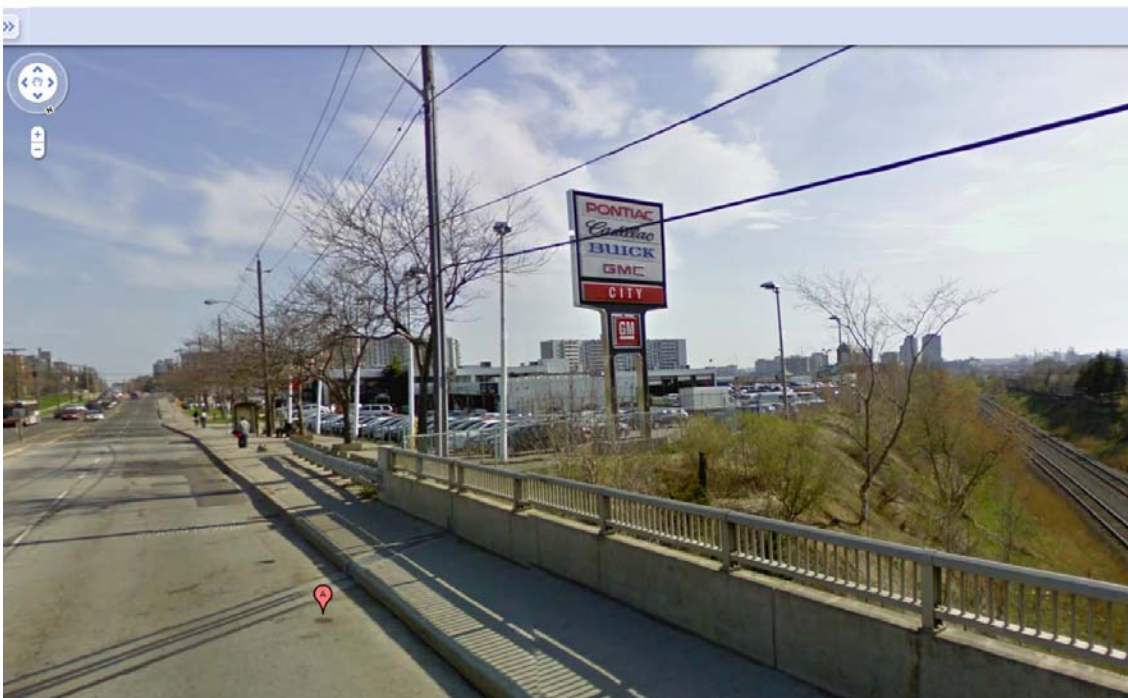

A pic of Luka playing with a young child in child day care center or shopping center was found.

Looking at the background, you see an advertisement for a car dealership that has a website called [carcitydirect.com](http://carcitydirect.com) which is actually City Buick located at 1900 Victoria Park Ave., Toronto, ON.

Using Google maps, we located the car dealership and then searched for daycare centers nearby. By chance, there is a daycare center located in a shopping center which turned out to be the one in the picture of Luka and is located at 1448 Lawrence Avenue East, Toronto

Directly across the street from this shopping center is an apartment building called Summit Place, and there is a green mini-van in the parking lot in the "street view" that is very similar to one we have seen pictures of Luka in.

<http://www.summitplaceresidences.com/DSHeadOffice/TakeaTour.aspx>

Summit Place is located at 1441 Lawrence Ave East, Toronto, ON. Looking at Summit Place's website shows us pictures inside apartments that look very similar to an apartment that Luka is seen in a few pics.